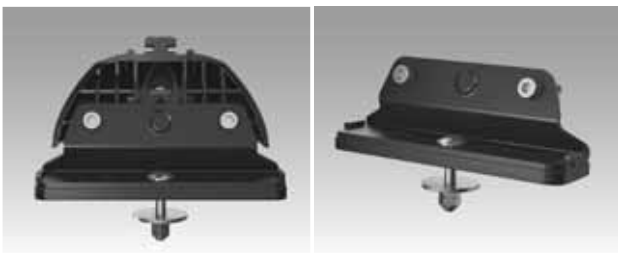

› Thule Professional

Your dynamic platform for heavy-duty purposes

Thule Professional is a fully integrated system, so tailoring it to your specific needs and way of working is quick and easy. All you need is the make, model and year of your work Van – and then follow the recommendations presented in this easy-to-use fit guide. All products in this guide are tested on each specific vehicle model and Thule guarantees that the recommended products will fit your vehicle. If you follow our recommendations, we can assure you a high safety standard. If you cannot find your vehicle model listed here, then visit our website www.thule.com, for an up-to-date list of vehicle fittings.

Thule Artificial Fixpoint 543

Universal fix point kit for fixation of Thule Rapid System 751 & 753 feet.

SPECIFICATIONS

Fits only 751 and 753 feet