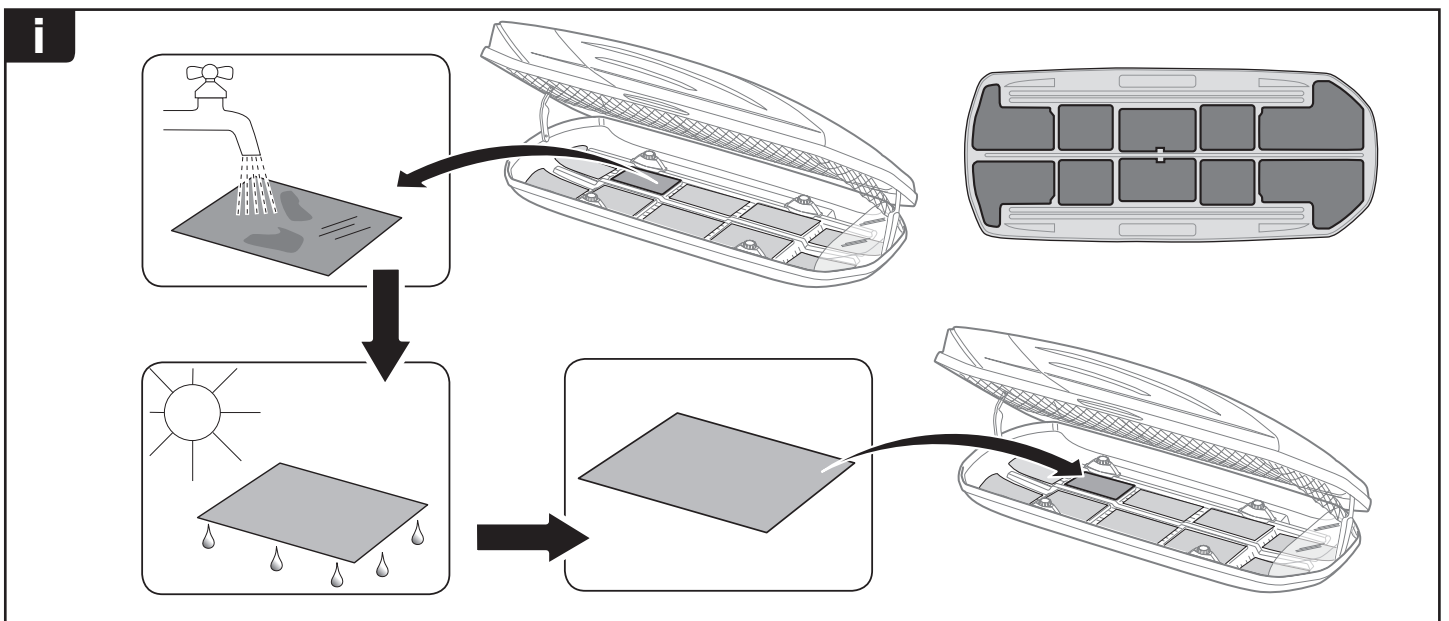

Thule Excellence XT

➤ **Instructions**

3

4

5

6

7

i

i

Thule T-track adapter

696500 → 24x30 mm

697500 → 20x27 mm

i

Thule Box Ski Carrier adapter

694900

i Thule Boxlift