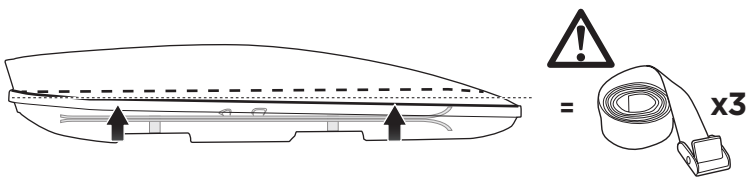

Thule Excellence XT

➤ **Instructions**

3

4

5

6

7

i

i

Thule T-track adapter

696500 → 24x30 mm

697500 → 20x27 mm

i

Thule Box Ski Carrier adapter

694900

i Thule Boxlift