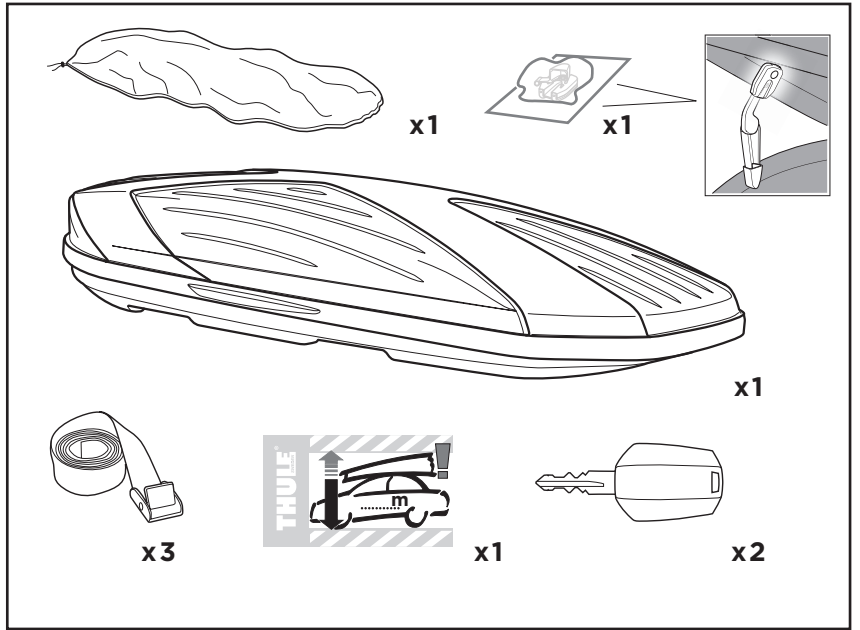

Thule Excellence XT

➤ **Instructions**

3

4

5

6

7

i

i

Thule T-track adapter

696500 → 24x30 mm

697500 → 20x27 mm

i

Thule Box Ski Carrier adapter

694900

i Thule Boxlift